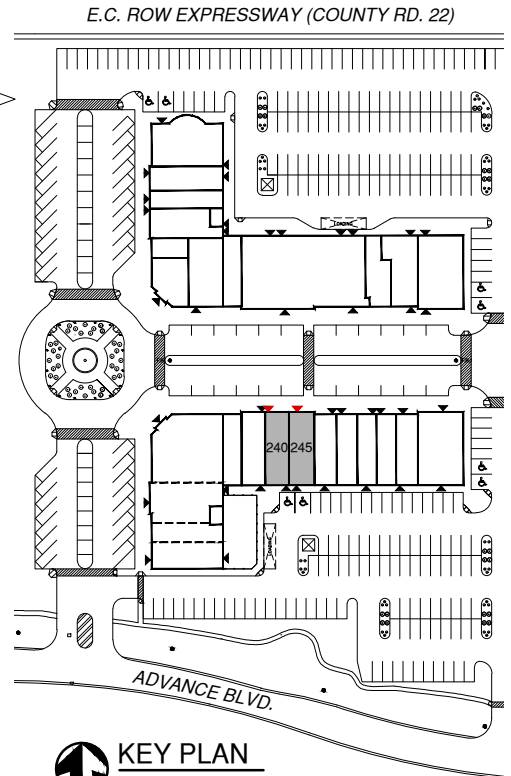

 **FLOOR PLAN - UNITS 240 & 245**
SCALE: 3/16" = 1'-0"

ELEVATION - UNITS 240 & 245
SCALE: 3/16" = 1'-0"

NOTE:
UNITS 240 TO 255
AVAILABLE UP TO
6,415 SQ.FT.

 **KEY PLAN**
NOT TO SCALE

 **LAKESHORE
OASIS**
TOWN • CENTRE