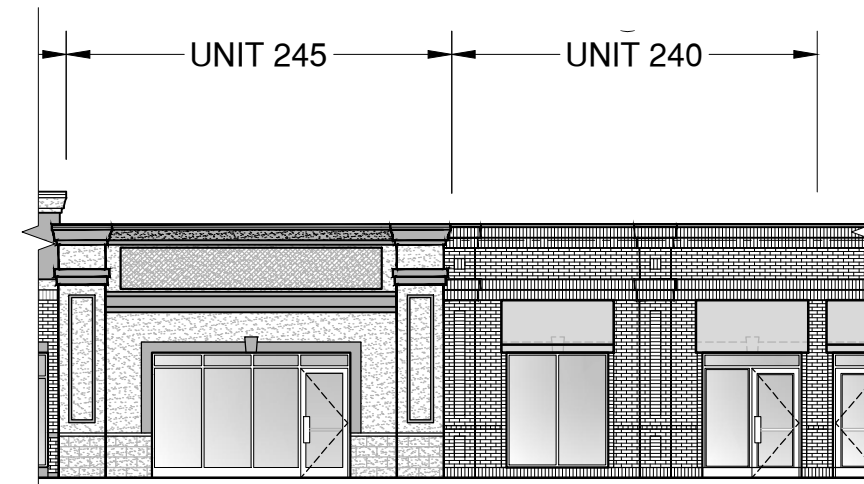

 **FLOOR PLAN - UNITS 240 & 245**
SCALE: 3/16" = 1'-0"

ELEVATION - UNITS 240 & 245
SCALE: 3/16" = 1'-0"

NOTE:
UNITS 240 TO 255
AVAILABLE UP TO
6,415 SQ.FT.

 **KEY PLAN**
NOT TO SCALE

 **LAKESHORE
OASIS**
TOWN • CENTRE

 **ROSATI**
DEVELOP • DESIGN • CONSTRUCT